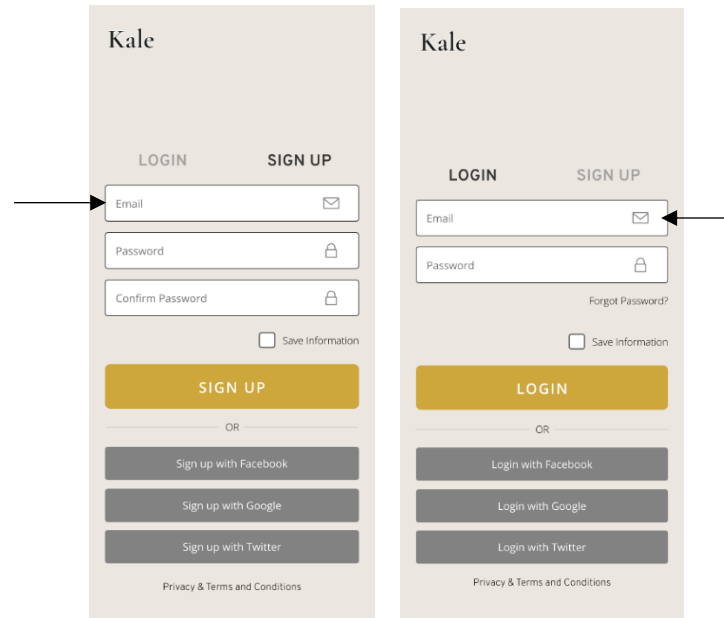

Kale Design for Accessibility

Login & Sign-Up Screens

1. Placeholder text for fields need to be supplemented with field labels to inform users the purpose of the fields since the placeholder text will disappear upon entering information.

2. Adding error icon when users have keyed in inaccurate information for each field in addition to a color-based feature (i.e.. red border) will help cater to those with color blindness.

All Screens with Nav Bar

3. Active screen is represented by a color-based distinguishing icon and label in the nav bar. The difference isn't so clear for someone with color blindness. Adding another feature that will differentiate between active screen versus inactive screen with respect to the icons and labels will help.

Savings Plan Screen

5. The icons used for users to click on for more information can be modified with a universally recognized icon such as a question mark to decrease cognitive load for users.

Pertaining Screens