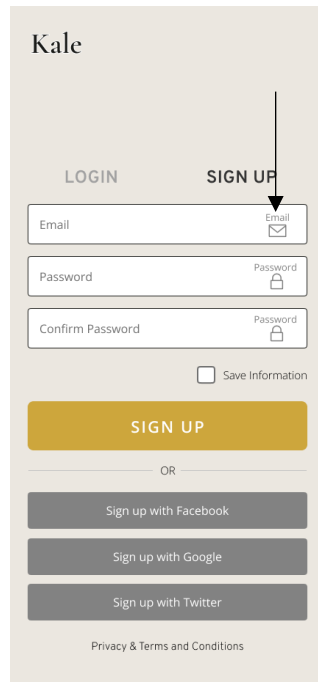

Education Screen

7. An opportunity for this screen since it involves a video would be adding the option for subtitles for those who have hearing difficulties or even just for users' convenience overall.

Added field label for additional clarity