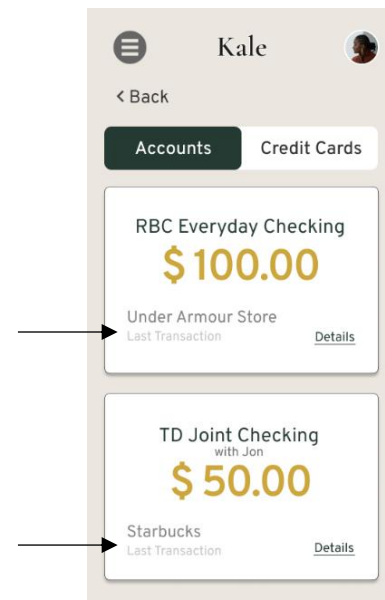

2. Adding error icon when users have keyed in inaccurate information for each field in addition to a color-based feature (i.e.. red border) will help cater to those with color blindness.

All Screens with Nav Bar

3. Active screen is represented by a color-based distinguishing icon and label in the nav bar. The difference isn't so clear for someone with color blindness. Adding another feature that will differentiate between active screen versus inactive screen with respect to the icons and labels will help.

Savings Plan Screen

5. The icons used for users to click on for more information can be modified with a universally recognized icon such as a question mark to decrease cognitive load for users.

Pertaining Screens

6. Screens with supplementary text such as this Account Detail screen have words such as "Last Transaction" that have minimal color contrast against the white background. Upping the greyscale in the color will help those with poor eyesight.