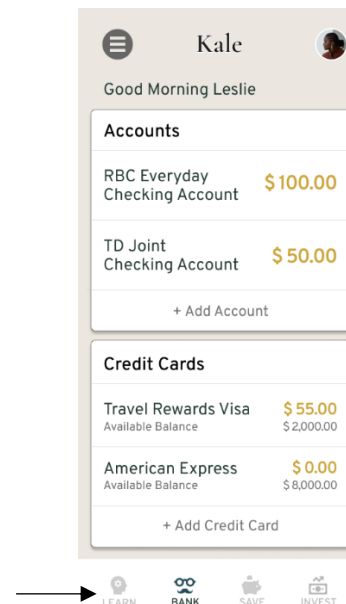

All Screens with Nav Bar

3. Active screen is represented by a color-based distinguishing icon and label in the nav bar. The difference isn't so clear for someone with color blindness. Adding another feature that will differentiate between active screen versus inactive screen with respect to the icons and labels will help.

4. The inactive screens with icons and texts are in small contrast with the white background and might pose an issue not just with color blindness but those with poor eyesight. To combat this issue, increasing the contrast in conjunction with a differentiable feature will help users identify active versus inactive screens.