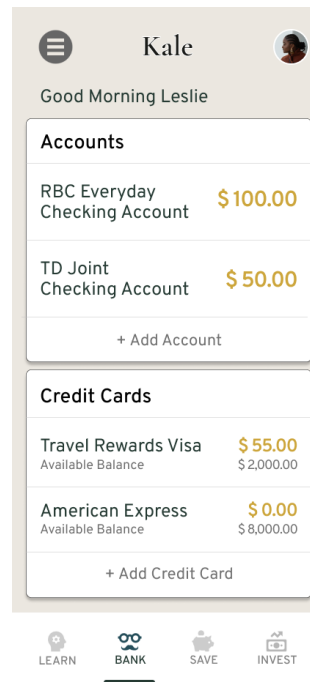

2. Adding error icon when users have keyed in inaccurate information for each field in addition to a color-based feature (i.e.. red border) will help cater to those with color blindness.

All Screens with Nav Bar

3. Active screen is represented by a color-based distinguishing icon and label in the nav bar. The difference isn't so clear for someone with color blindness. Adding another feature that will differentiate between active screen versus inactive screen with respect to the icons and labels will help.

6. Screens with supplementary text such as this Account Detail screen have words such as "Last Transaction" that have minimal color contrast against the white background. Upping the greyscale in the color will help those with poor eyesight.

Added field label for additional clarity

Error Message and Icon (+ red border)

Active icon indicator & darkened icon labels

Added CC and subtitles for videos

Replaced icon with universal "help" icon