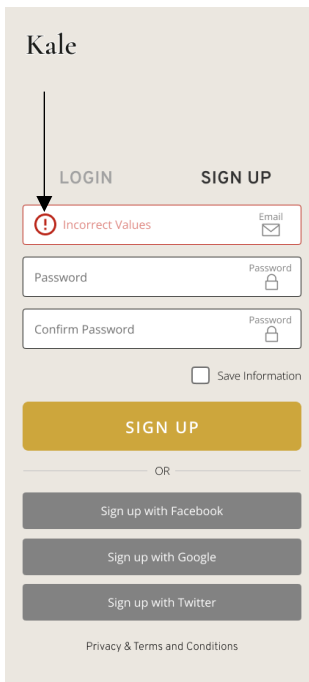

Error Message and Icon (+ red border)