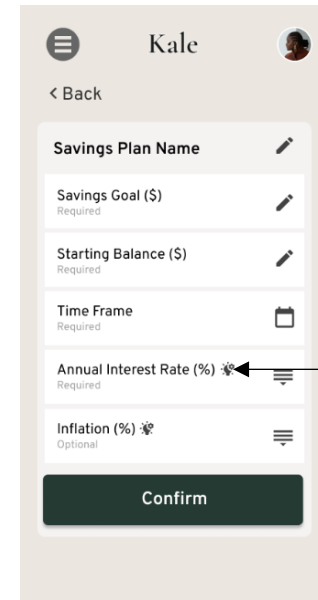

Savings Plan Screen

5. The icons used for users to click on for more information can be modified with a universally recognized icon such as a question mark to decrease cognitive load for users.