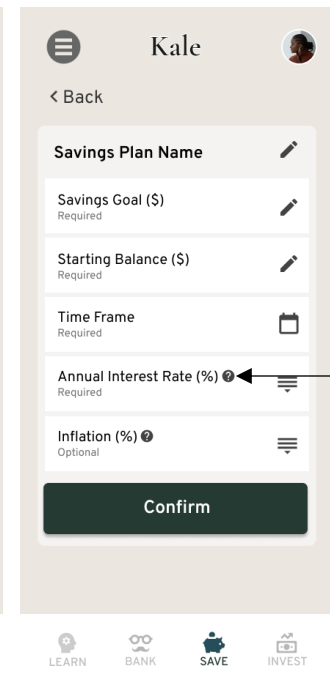

2. Adding error icon when users have keyed in inaccurate information for each field in addition to a color-based feature (i.e.. red border) will help cater to those with color blindness.

All Screens with Nav Bar

3. Active screen is represented by a color-based distinguishing icon and label in the nav bar. The difference isn't so clear for someone with color blindness. Adding another feature that will differentiate between active screen versus inactive screen with respect to the icons and labels will help.

6. Screens with supplementary text such as this Account Detail screen have words such as "Last Transaction" that have minimal color contrast against the white background. Upping the greyscale in the color will help those with poor eyesight.

Added field label for additional clarity

Error Message and Icon (+ red border)

Active icon indicator & darkened icon labels

Added CC and subtitles for videos

Replaced icon with universal "help" icon